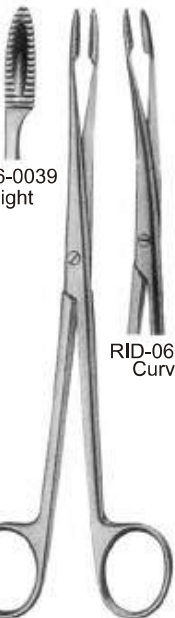

SPONGE AND DRESSING FORCEPS

RID-06-0035
Without Ratchet
14.5cm

RID-06-0036
With Ratchet
14.5cm

RID-06-0037
Curved
17.5cm

RID-06-0038
Curved
21cm

RID-06-0039
Straight

Without Ratchet
18cm

RID-06-0040
Curved

With Ratchet
18cm

RID-06-0041
Straight

RID-06-0042
Curved

RID-06-0043
Straight

Without Ratchet
20cm

RID-06-0044
Curved

Straight
RID-06-0045

With Ratchet
20cm

RID-06-0046
Curved