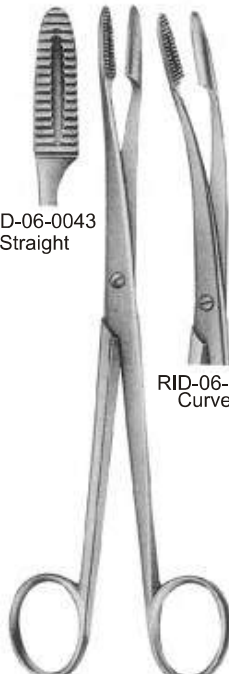

SPONGE AND DRESSING FORCEPS

RID-06-0035
Without Ratchet
14.5cm

RID-06-0036
With Ratchet
14.5cm

RID-06-0037
Curved
17.5cm

RID-06-0038
Curved
21cm

RID-06-0039
Straight

Without Ratchet
18cm

RID-06-0040
Curved

With Ratchet
18cm

RID-06-0041
Straight

RID-06-0042
Curved

RID-06-0043
Straight

Without Ratchet
20cm

RID-06-0044
Curved

Straight
RID-06-0045

With Ratchet
20cm

RID-06-0046
Curved