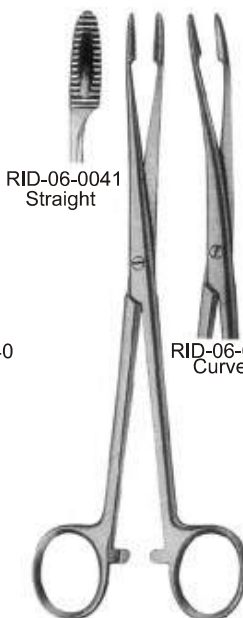

SPONGE AND DRESSING FORCEPS

RID-06-0035
Without Ratchet
14.5cm

RID-06-0036
With Ratchet
14.5cm

RID-06-0037
Curved
17.5cm

RID-06-0038
Curved
21cm

RID-06-0039
Straight

Without Ratchet
18cm

RID-06-0040
Curved

With Ratchet
18cm

RID-06-0041
Straight

RID-06-0042
Curved

RID-06-0043
Straight

Without Ratchet
20cm

RID-06-0044
Curved

Straight
RID-06-0045

With Ratchet
20cm

RID-06-0046
Curved