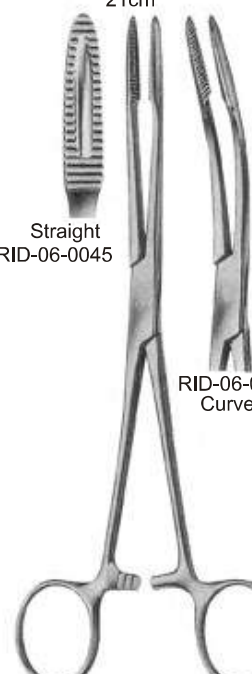

SPONGE AND DRESSING FORCEPS

RID-06-0035
Without Ratchet
14.5cm

RID-06-0036
With Ratchet
14.5cm

RID-06-0037
Curved
17.5cm

RID-06-0038
Curved
21cm

RID-06-0039
Straight

Without Ratchet
18cm

RID-06-0040
Curved

With Ratchet
18cm

RID-06-0041
Straight

RID-06-0042
Curved

RID-06-0043
Straight

Without Ratchet
20cm

RID-06-0044
Curved

Straight
RID-06-0045

With Ratchet
20cm

RID-06-0046
Curved