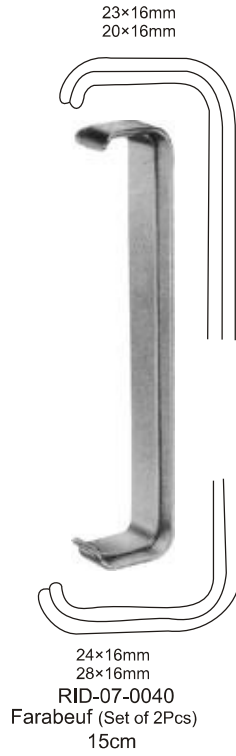

RETRACTORS

Middeldorpf

RID-07-0053
15×15mm
22cm

RID-07-0054
20×22mm
21.5cm

RID-07-0055
28×28mm
23.5cm

RID-07-0056
Greene
22.5cm

RID-07-0057
Buchs
20.5cm

Langenbeck
21cm

RID-07-0058
28×10mm

RID-07-0059
28×14mm

RID-07-0060
33×14mm

RID-07-0061
28×16mm

RID-07-0062
40×10mm

RID-07-0063
40×13mm

RID-07-0064
Kocher
21cm

23×8mm

RID-07-0066
Blunt

RID-07-0065
Alm (Sharp)
7cm

RID-07-0068
Blunt

RID-07-0067
Alm (Sharp)
10cm