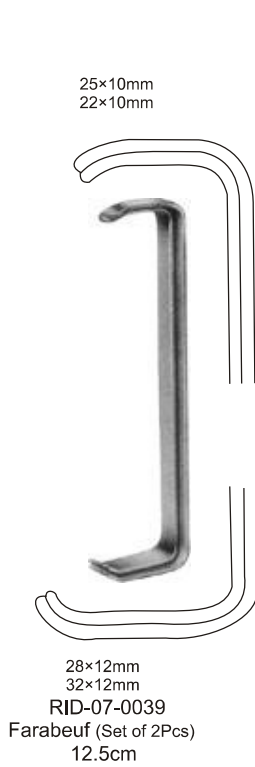

RETRACTORS

Middeldorpf

RID-07-0053
15×15mm
22cm

RID-07-0054
20×22mm
21.5cm

RID-07-0055
28×28mm
23.5cm

RID-07-0056
Greene
22.5cm

RID-07-0057
Buchs
20.5cm

Langenbeck
21cm

RID-07-0058
28×10mm

RID-07-0059
28×14mm

RID-07-0060
33×14mm

RID-07-0061
28×16mm

RID-07-0062
40×10mm

RID-07-0063
40×13mm

RID-07-0064
Kocher
21cm

23×8mm

RID-07-0066
Blunt

RID-07-0065
Alm (Sharp)
7cm

RID-07-0068
Blunt

RID-07-0067
Alm (Sharp)
10cm