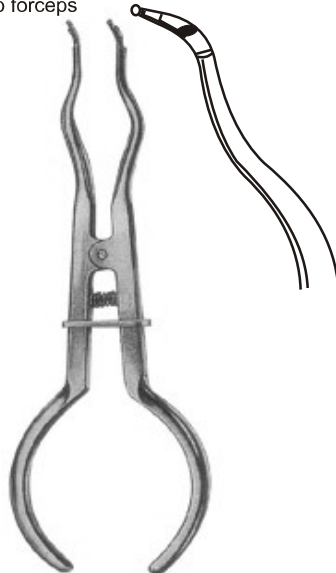

RUBBERDAM INSTRUMENTS

Calmp forceps

RID-08-0001
Ivory light weight
17cm

RID-08-0002
Brewer
17.5cm

RID-08-0003
Stokes
17.5cm

Punch forceps

RID-08-0004
Ainsworth
17cm

RID-08-0005
Ivory
17cm

RID-08-0006
Rubber dam frame