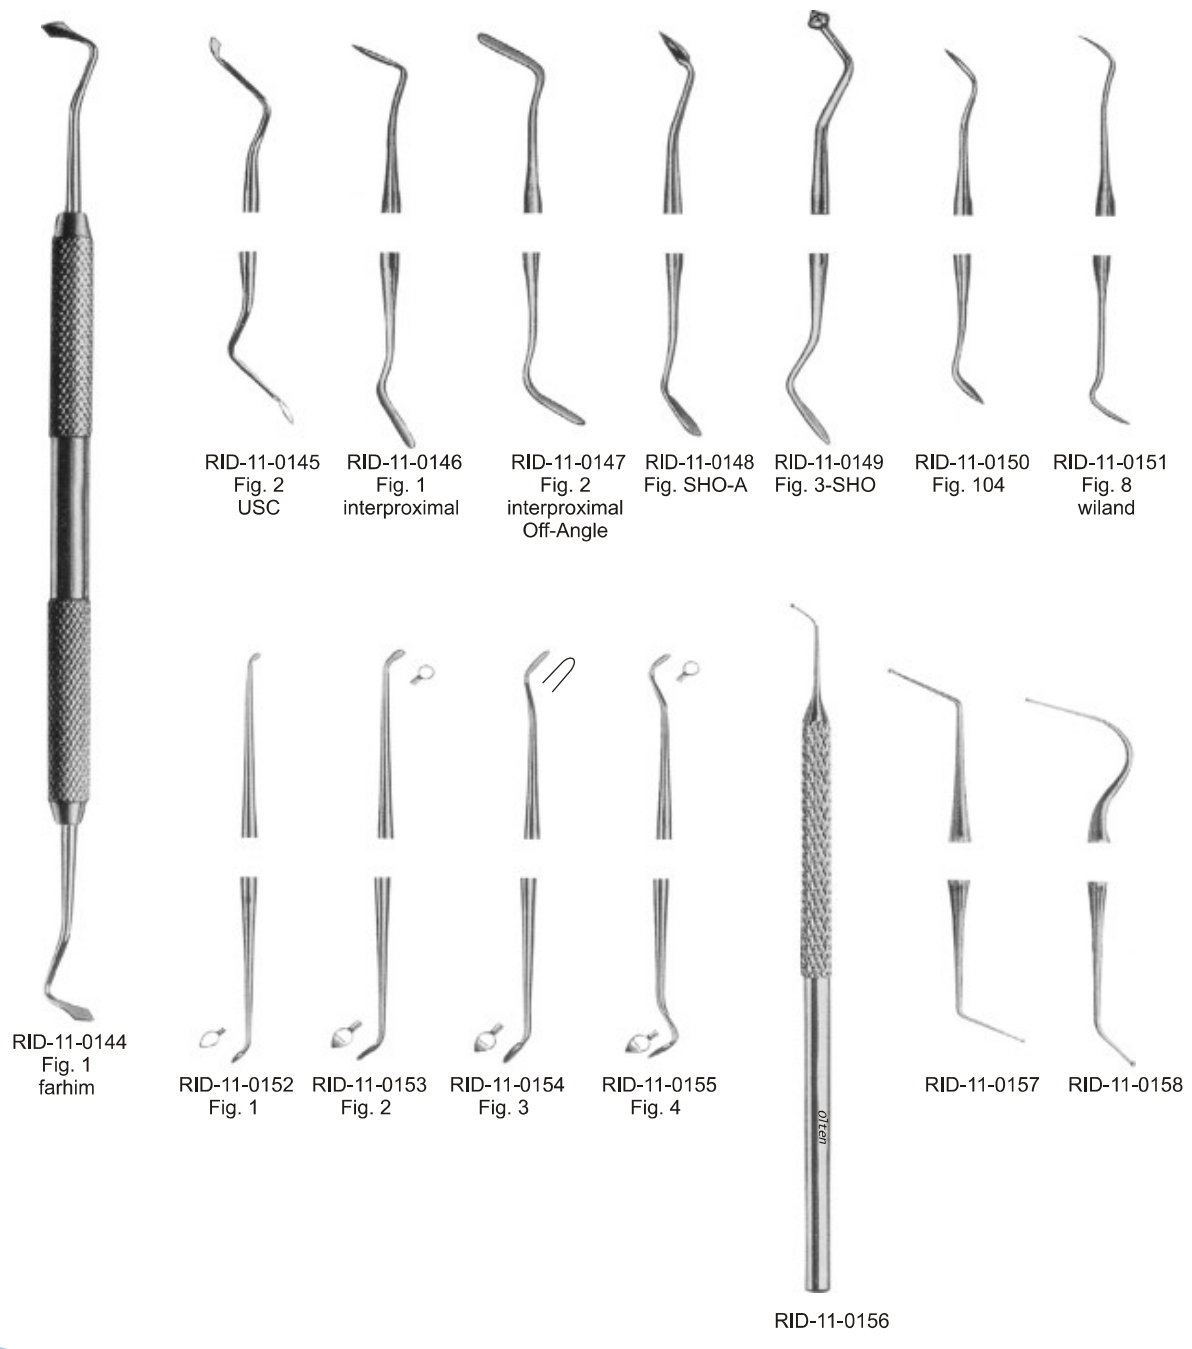

AMALGAM CARVERS

OPERATIVE INSTRUMENTS

RID-11-0145 Fig. 2 USC
 RID-11-0146 Fig. 1 interproximal
 RID-11-0147 Fig. 2 interproximal Off-Angle
 RID-11-0148 Fig. SHO-A
 RID-11-0149 Fig. 3-SHO
 RID-11-0150 Fig. 104
 RID-11-0151 Fig. 8 wiland