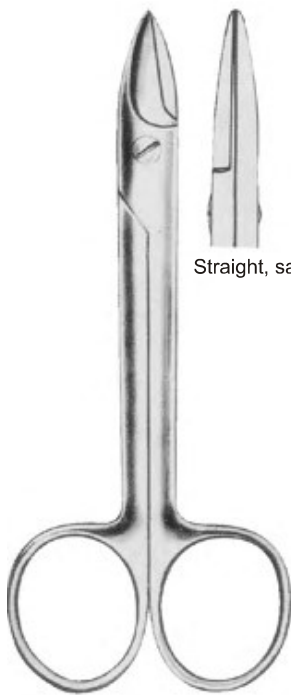

CROWN INSTRUMENTS

Straight, saw edge

RID-13-0042
Fig.1
10.5cm

Curved, saw edge

RID-13-0043
Fig.2
10.5cm

RID-13-0044
Universal
12cm

RID-13-0045
Lwanson

Universal

RID-13-0046
Fig.3
Crown spreaders

RID-13-0047
Boley
14cm

RID-13-0049
Crown removers
Without Spring

RID-13-0050
Crown removers
With Spring

RID-13-0048
Crown removers
Automatic

With 5 Points

RID-13-0051
Crown remover
Fully Automatic

INSTRUMENTS

RID-13-0052
15cm

RID-13-0053
Miller
15cm

RID-13-0054
Crown Spreader

RID-13-0055
Vernier Gauge Caliper
0mm to 80mm

RID-13-0056
17cm
Plaster Cutting Plier
RID-13-0057
20cm

RID-13-0058
Arch Turret with 5 wire-slots
.016", .017", .018", .020" and .022"