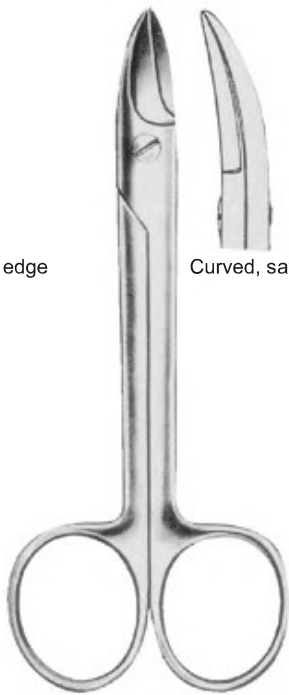

CROWN INSTRUMENTS

Straight, saw edge

RID-13-0042
Fig.1
10.5cm

Curved, saw edge

RID-13-0043
Fig.2
10.5cm

RID-13-0044
Universal
12cm

RID-13-0045
Lwanson

Universal

RID-13-0046
Fig.3
Crown spreaders

RID-13-0047
Boley
14cm

RID-13-0049
Crown removers
Without Spring

RID-13-0050
Crown removers
With Spring

RID-13-0048
Crown removers
Automatic

With 5 Points

RID-13-0051
Crown remover
Fully Automatic

INSTRUMENTS

RID-13-0052
15cm

RID-13-0053
Miller
15cm

RID-13-0054
Crown Spreader

RID-13-0055
Vernier Gauge Caliper
0mm to 80mm

RID-13-0056
17cm
Plaster Cutting Plier
RID-13-0057
20cm

RID-13-0058
Arch Turret with 5 wire-slots
.016", .017", .018", .020" and .022"