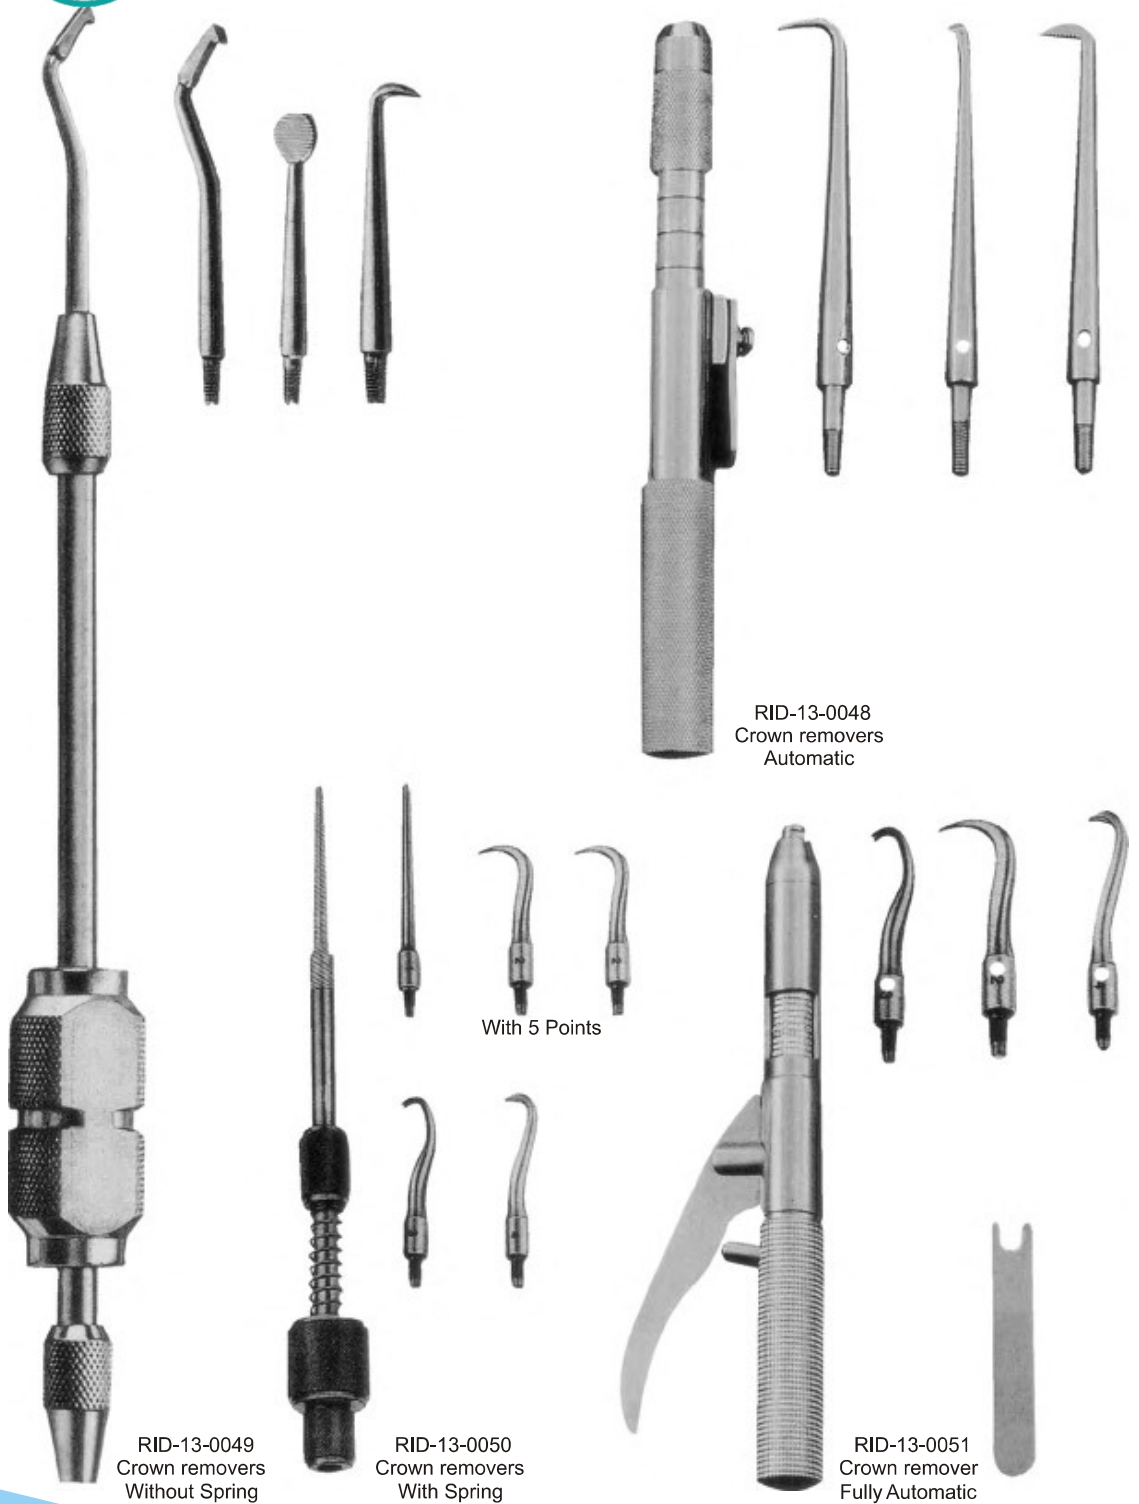

CROWN INSTRUMENTS

Straight, saw edge

RID-13-0042
Fig.1
10.5cm

Curved, saw edge

RID-13-0043
Fig.2
10.5cm

RID-13-0044
Universal
12cm

RID-13-0045
Lwanson

Universal

RID-13-0046
Fig.3
Crown spreaders

RID-13-0047
Boley
14cm

RID-13-0049
Crown removers
Without Spring

RID-13-0050
Crown removers
With Spring

RID-13-0048
Crown removers
Automatic

With 5 Points

RID-13-0051
Crown remover
Fully Automatic

INSTRUMENTS

RID-13-0052
15cm

RID-13-0053
Miller
15cm

RID-13-0054
Crown Spreader

RID-13-0055
Vernier Gauge Caliper
0mm to 80mm

RID-13-0056
17cm
Plaster Cutting Plier
RID-13-0057
20cm

RID-13-0058
Arch Turret with 5 wire-slots
.016", .017", .018", .020" and .022"