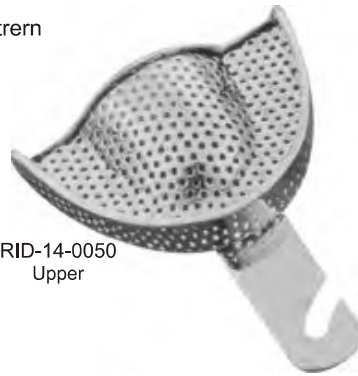

All Dimension are in mm

LOWER		L1	L2	L3
	A	60	57	64
B	84	79	76	

All Dimension are in mm

RID-14-0043  
U1

RID-14-0044  
U2

RID-14-0045  
U3

RID-14-0046  
L1

RID-14-0047  
L2

# IMPRESSION TRAYS

RID-14-0049  
Lower

English Pattern

Mesh type

RID-14-0050  
Upper

RID-14-0051  
Lower

Punched Type

RID-14-0052  
Upper